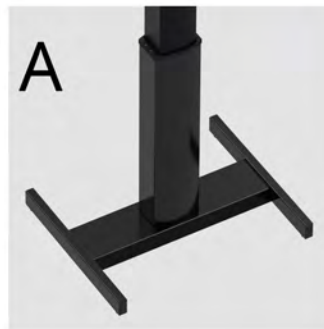

501-19

Stand-alone or grouping tables

501-19 Center (A)

- Sturdy and compact with a symmetrical design that allows access from all sides. Add the optional 75 mm heavy duty locking casters and rechargeable battery and you have complete mobility without any wires.

501-19 Basic (B)

- The variation is excellent for grouping tables together. With 80 kg as the maximum load it can be used with a variety of tabletops. Add castors and a rechargeable battery for additional flexibility.

501-19 Design (C)

- A Unique style to this series with an attractive crescent shaped base, and well suited to be arranged in groups.

501-19 Corner (D)

- A triangle base, suited for corner placement. A wheel is fitted on the back corner, so the desk is mobile, all one needs to do is lift the front of the tabletop and pull.