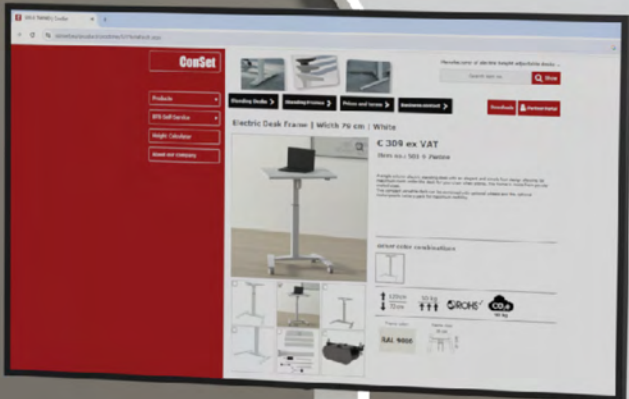

ConSet | Hands on desks

501-9