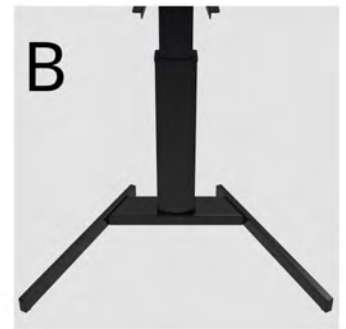

501-19

Stand-alone or grouping tables

501-19 Center (A)

- Sturdy and compact with a symmetrical design that allows access from all sides. Add the optional 75 mm heavy duty locking casters and rechargeable battery and you have complete mobility without any wires.

501-19 Basic (B)

- The variation is excellent for grouping tables together. With 80 kg as the maximum load it can be used with a variety of tabletops. Add castors and a rechargeable battery for additional flexibility.

501-19 Design (C)

- A Unique style to this series with an attractive crescent shaped base, and well suited to be arranged in groups.

501-19 Corner (D)

- A triangle base, suited for corner placement. A wheel is fitted on the back corner, so the desk is mobile, all one needs to do is lift the front of the tabletop and pull.