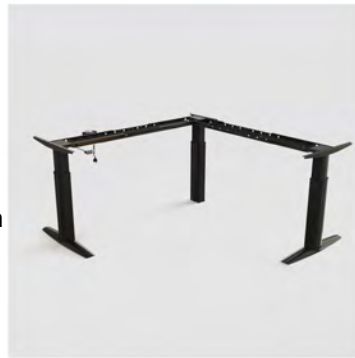

ConSet | Hands on desks

501-23

501-23

Distinctive and strong

More material, more strength. The 501-23 is a powerful, unyielding desk, that can lift 175 kg. The design is straight-forward and its center columns ensures maximum leg-room while keeping appearance of the desk as light as possible.

The options to configure the desk are endless:

- Wall hung, with the option to synchronize up to 3 columns at once
- 3 legs in an L-shape, it has a lot of tabletop space!
- 3-legs in a straight line, great for a meeting room desk
- Standard 2 leg frame solution, simple and popular.

A well-constructed desk that can do, almost, anything.