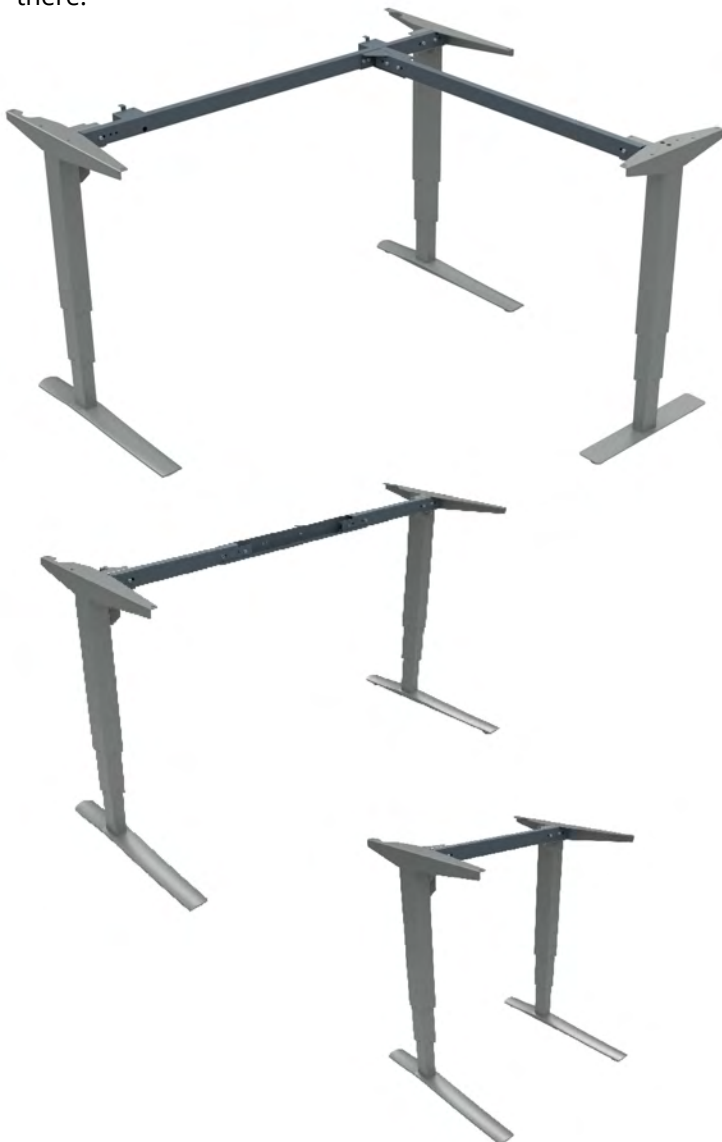

ConSet | Hands on desks 501-43

501-43

More Furniture than Inventory

A table series that is available both as a regular desk and as a large corner table.

The height travel is 68 cm and it moves from 62 to 130cm.

The tables in the series can lift 100kg.

The desk delivers more than the standard requires on both travel and load capacity. There are 60 color/size combinations, and the desk is available in both 2 and 3 leg configurations.

The foot has a unique and thorough design that contributes to moving the visual expression from fixture to furniture. The design has been around for some years and it just gets better.

The series is the second most expensive in our program. Design and performance cost a little more, but the value is there.